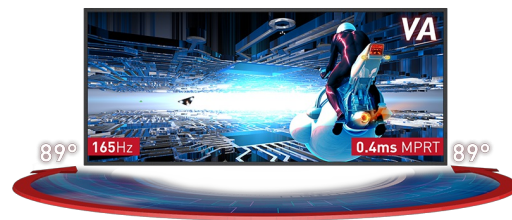

### Immerse yourself in the game with the curved GB3467WQSU Red Eagle with FreeSync Premium

The 1500R curved VA panel with 165Hz refresh rate, 0.4ms MPRT and the 3440x1440 resolution, guarantees superb image quality and a comfortable and very realistic viewing experience.

The height adjustable stand ensures total flexibility for your perfect screen position. Customize the screen settings using the predefined and custom gaming modes along with the Black Tuner function to give you total control over the dark scenes and make sure details are always clearly visible.

#### KRYTÝ NÁVRH 1500R

Křivka obrazovky 1500R, inspirovaná křivkou lidského oka, zaručuje realistický a pohodlný zážitek ze sledování, který vám umožní ponořit do hry.

#### VA panel technology with 165Hz support and 0.4ms MPRT

The monitor guarantees excellent contrast ratio making all the nuances between the light and dark colours clearly visible and provides an outstanding 0.4ms Moving Picture Response Time (MPRT) with 165Hz support.